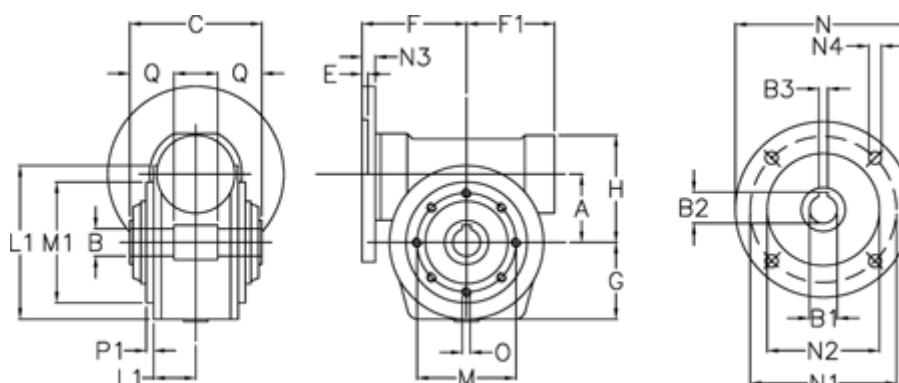

# Data Sheet

Article number: 3902150040750

Description: Worm gear  
VF 150-P-40-132B5, without lubrication

## Measures

A	= 150	F1	= 179	N1	= 265
B	= 50 H7	G	= 180	N2	= 230
B1 E7	= 38	H	= 218	N3	= 16
B2	= 41.3	L	= 250	N4	= 13
B3 H9	= 10	L1	= 83.5	O	= M14x23
C	= 175	M	= 215	P1	= 4
E	= 2	M1	= 180	Q	= 55
F	= 190	N	= 300		